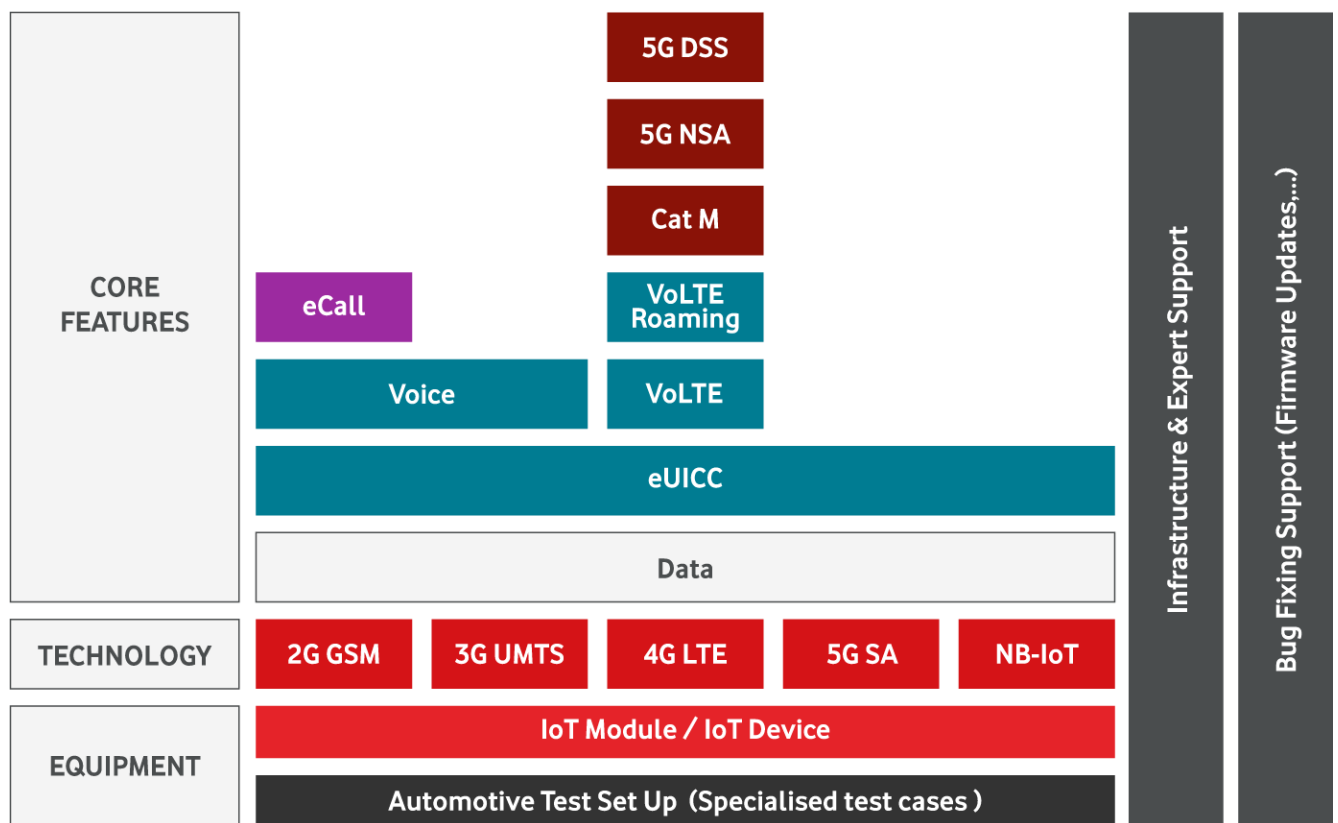

Standard Product – Catalog

The Vodafone Innovation Park offers you a realistic multi-vendor test environment and certifies Devices against the Vodafone Network requirements. We use all current radio and core technologies for this purpose. The result is a successful certification so that the Devices can be used in the Vodafone Network.

Device Certification Overview

Vodafone GmbH

Ferdinand-Braun-Platz 1, 40549 Düsseldorf, Postfach: 40543 Düsseldorf

Tel.: + 49 (0) 211 / 533 - 0, Fax: + 49 (0) 211 / 533 - 22 00

www.vodafone.de/innovationpark/iot-future-lab.html

Legal notice: www.vodafone.de/pflichtangaben