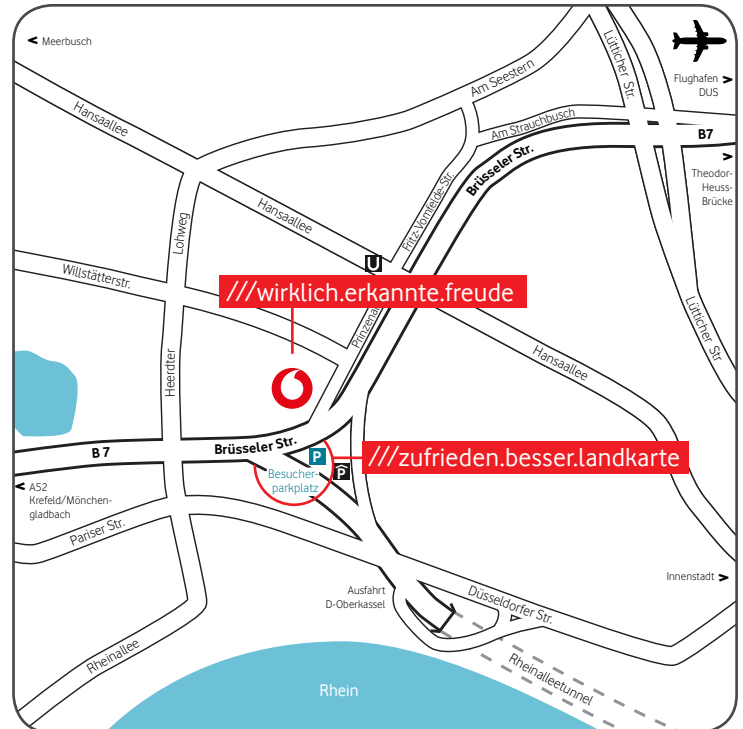

Alternative directions from the A3 motorway (via Theodor-Heuss-Brücke)

- Take the second exit (D-Heerdt) after the Theodor-Heuss-Brücke.
- Turn right into Krefelder Straße/L392 (towards Heerdt).
- Turn left into Schiessstraße. Turn right into Willstätterstraße and continue straight ahead to the intersection with Brüsseler Straße.
- You will see the Vodafone Campus on the right.

Via the A57 (from the A52)

- Exit the A57 at the "Autobahnkreuz Kaarst" intersection onto the A52 towards Düsseldorf.
- Traffic coming from the left side of the Rhine has to exit the A52 at "Düsseldorf-Heerdt".
- Turn left onto Heerdt Landstraße, across Nikolaus-Knopp-Platz and into Pariser Straße to the Vodafone visitor car park.
- You can also take the exit "Am Seestern" from the Brüsseler Straße/B7 and then follow the directions from the Theodor-Heuss-Brücke.

Signposts

When you get close to the campus, please follow the signs to the Vodafone visitor car park. Visitor car park can be accessed from the intersection and the southern junction.

Alternative access to the Vodafone car park for traffic coming from the left side of the Rhine