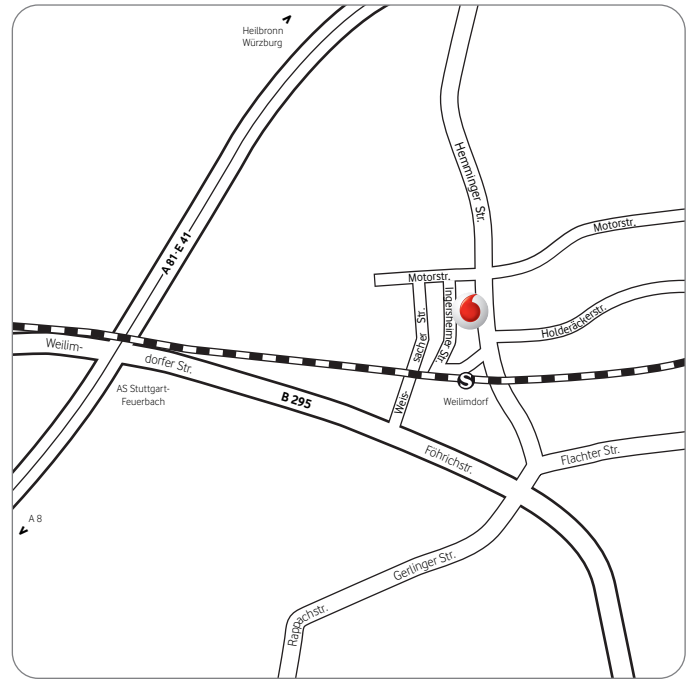

How to find us

Vodafone GmbH · Regional Branch Southwest · Ingersheimer Str. 20, 70499 Stuttgart · Tel. +49 (0) 711/13 96-0

By car

Via the A81 motorway:

- Follow the A81 motorway to the exit „Feuerbach/Ditzingen/Weilimdorf“ in the direction of Weilimdorf/Feuerbach
- Continue straight on along the B295 (an ALDI supermarket is located on the right-hand side)
- After the 1st set of traffic lights, get into the left lane and after approx. 300 m, take the first possible access road on the left turning into Weissacher Str.
- Continue straight on up to the Siemens building (at the roundabout)
- Turn right and then left into Ingersheimer Str.

From the direction of Stuttgart (city centre):

- Drive in the direction of Pragsattel
- At Pragsattel, continue in the direction of Feuerbach/Weilimdorf
- Join the B295 and continue straight on in the direction of the A81 motorway
- Drive past the access road for Weilimdorf up to the traffic lights
- After the traffic lights, take the next right turning into Weissacher Str.
- Continue straight on to the Siemens building (at the roundabout)
- Turn right and then left into Ingersheimer Str.

By public transport

From the Main Station:

- Take the S6 (suburban) train in the direction "Weil-der-Stadt" to the stop „Weilimdorf“
- The train stop is directly opposite the regional branch Southwest building Ingersheimer Str. 10
- Follow Ingersheimer Str. on the left hand side about 500m